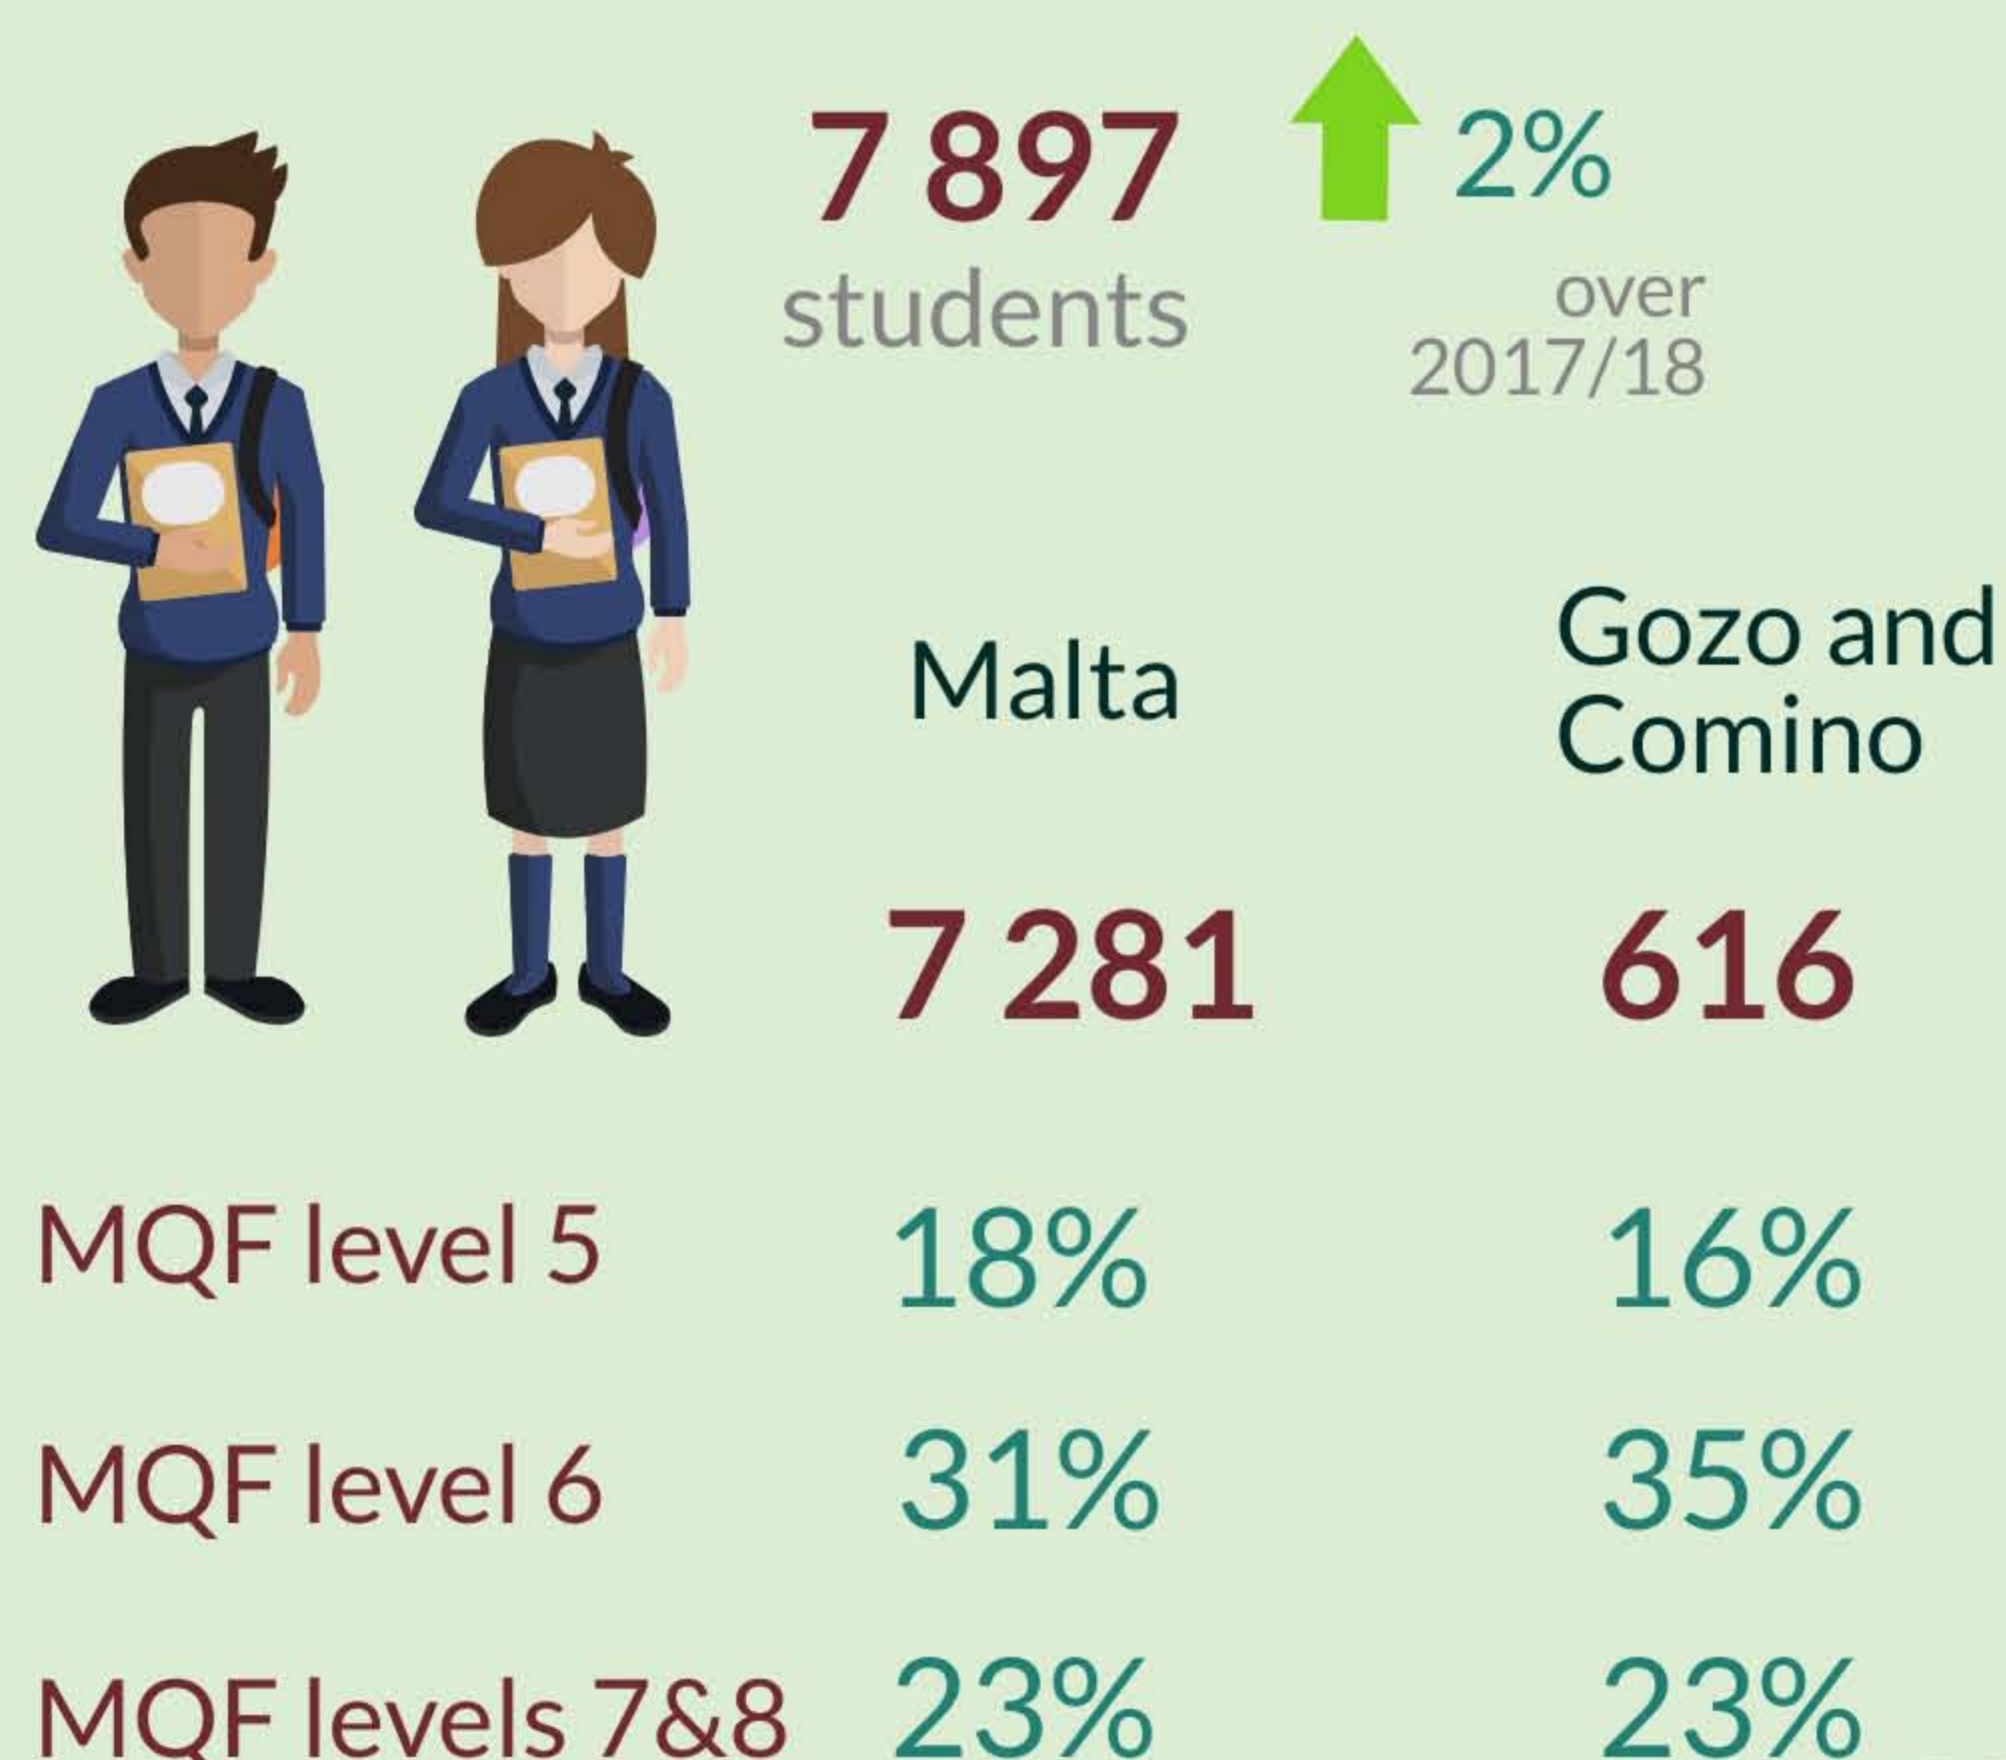

Education (scholastic year 2018/19)

Graduates

excludes students whose locality of residence/MQF level is unspecified.