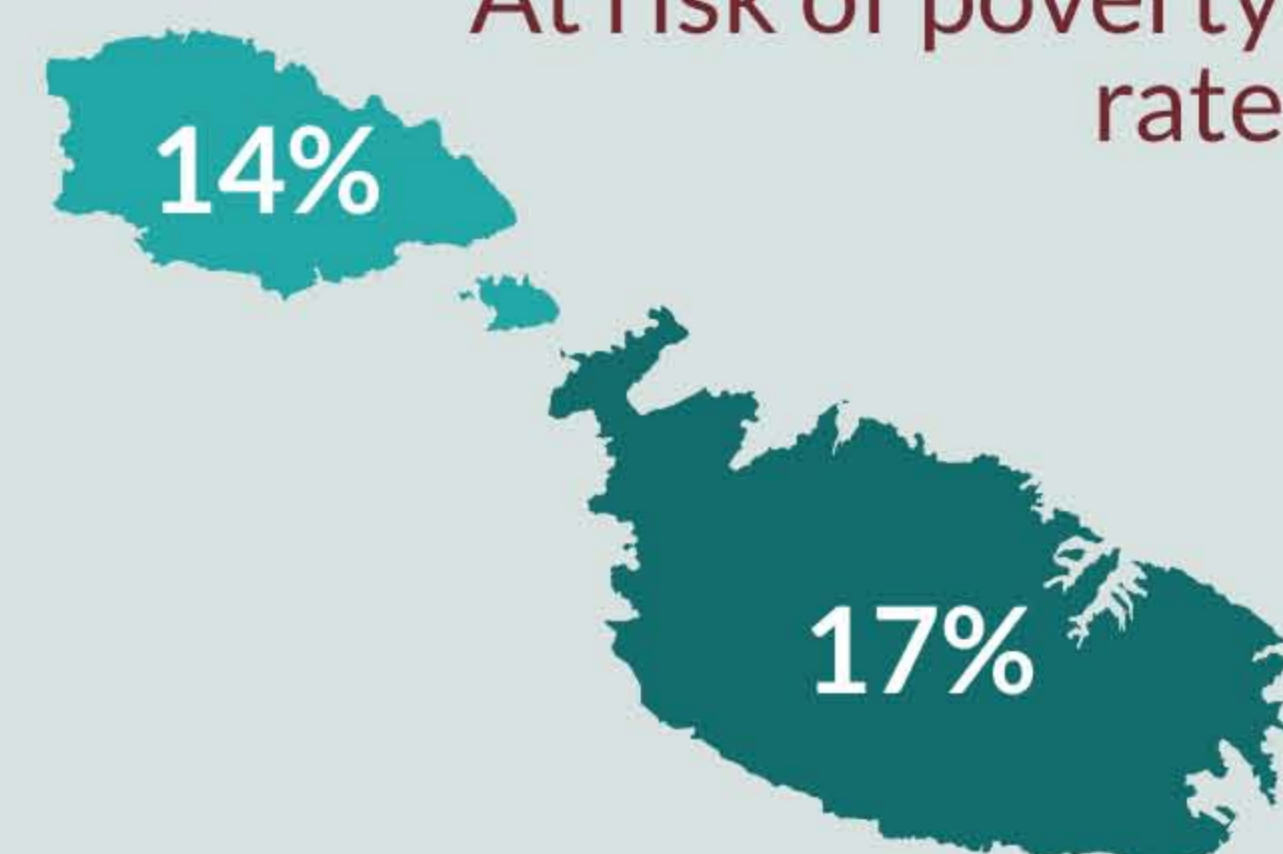

Reference year: 2019

Demography

Total Population

Malta **480 134**

Gozo and Comino **34 430**

Highest share of total population in both regions were persons aged **30 – 39**

compared with 2013

Natural change

	Births	Deaths	Natural Change
Malta	4 040	3 400	640 ↑
Gozo and Comino	310	288	22 ↑

compared with 2018

Households

Most common household

Average household disposable income

At risk of poverty rate

Education (scholastic year 2018/19)

Graduates

excludes students whose locality of residence/MQF level is unspecified.

Graduates per 1 000 inhabitants

for MQF levels 5-8

Most popular field of study