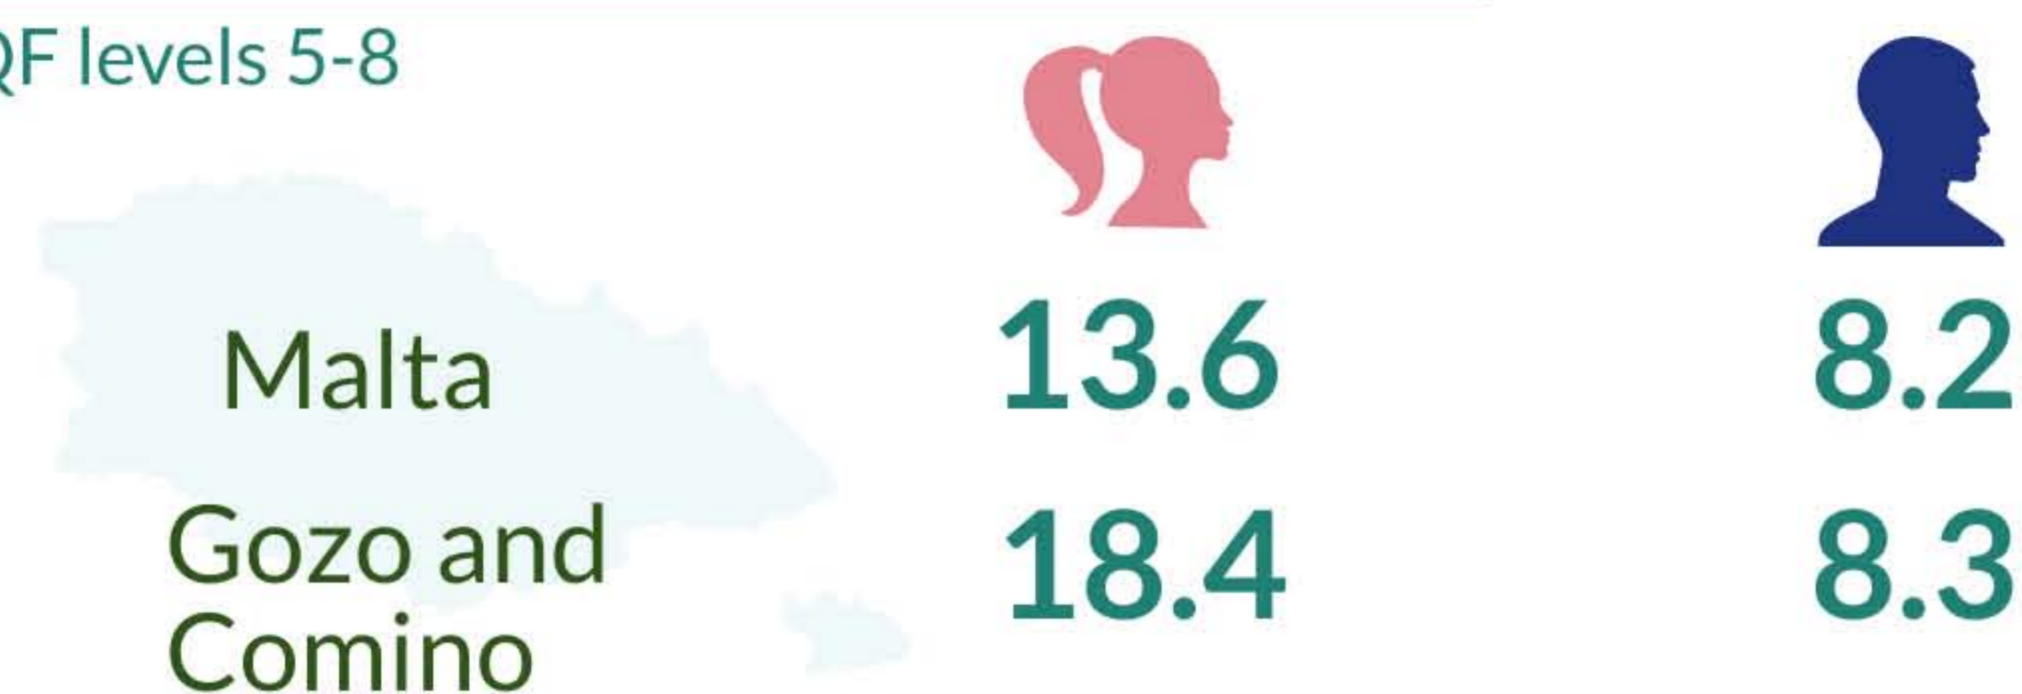

Graduates per 1 000 inhabitants

for MQF levels 5-8