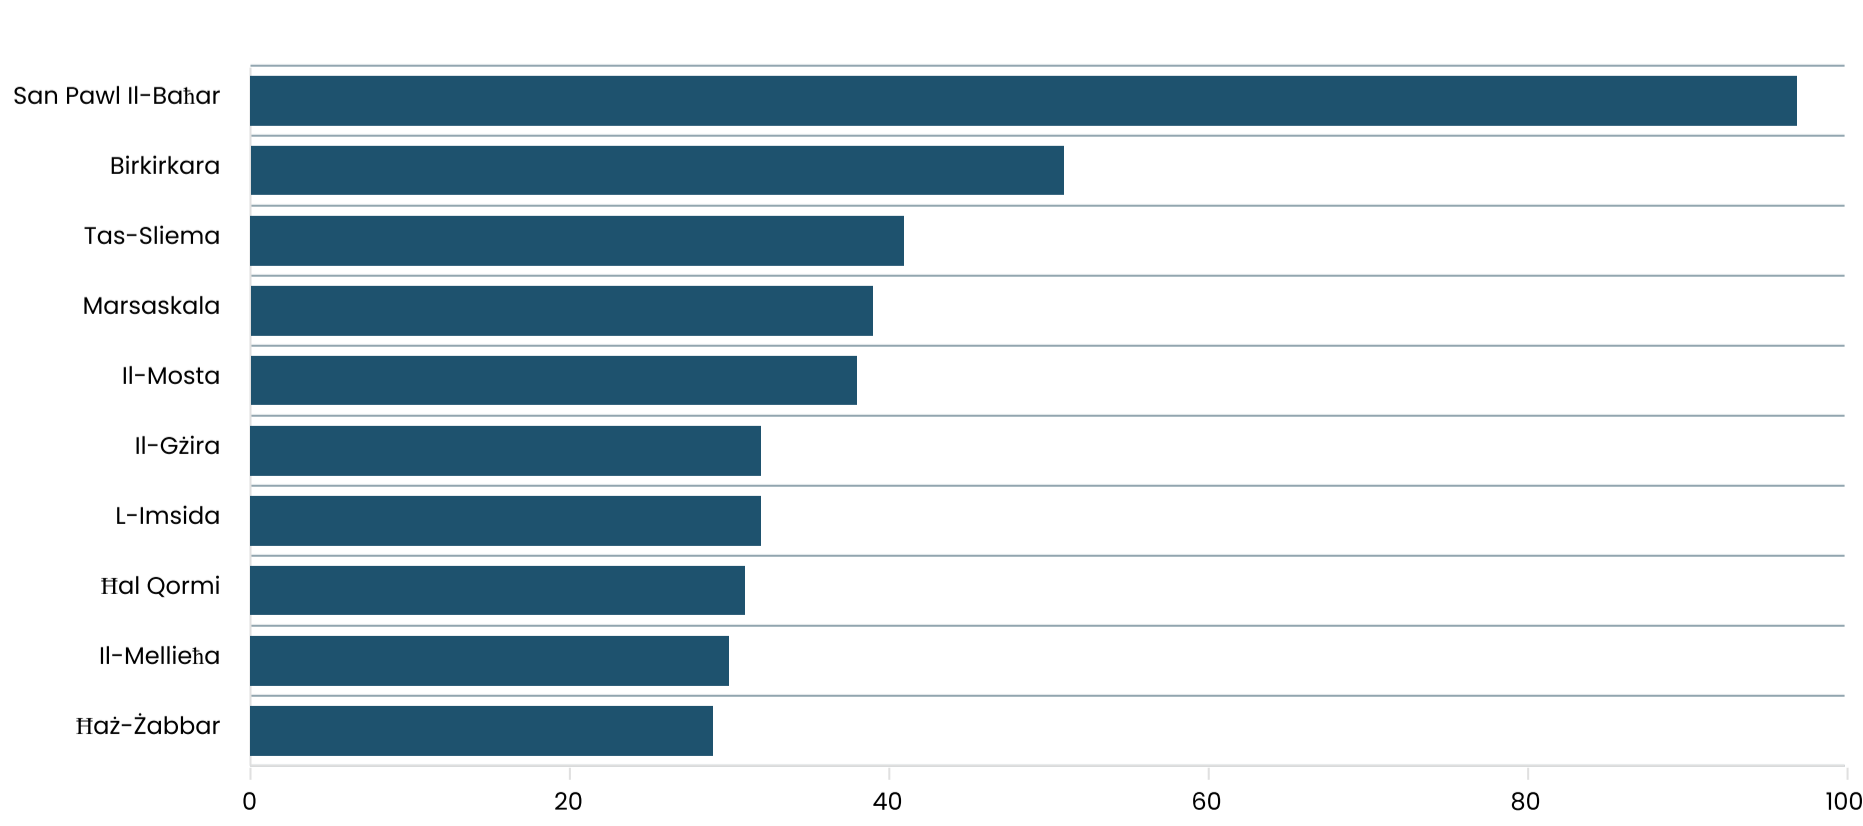

Chart 2b. Localities registering the largest counts in December 2023

Promise of Sale Agreements

Q4/2023

In the fourth quarter of 2023, the number of promise of sale agreements reached 3,508, representing an annual increase of 4.6 per cent (Table 4a). The highest numbers of promise of sale agreements were recorded in the localities of San Pawl Il-Baħar (313), Birkirkara (175) and Il-Mosta (143) (Table 9).