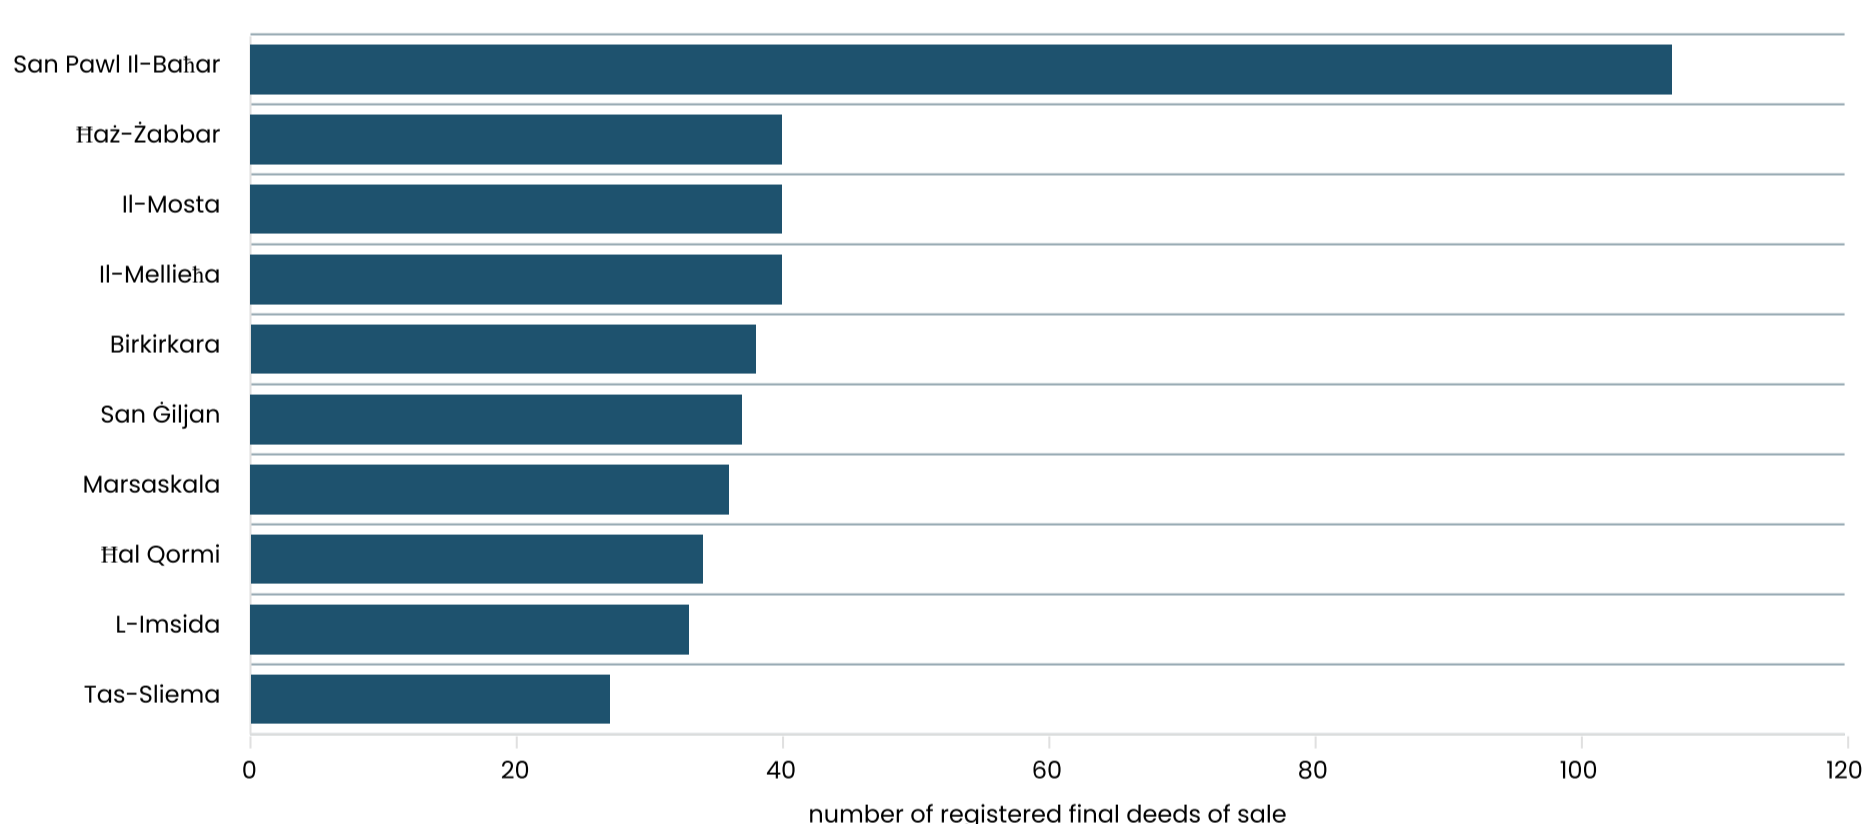

Chart 2a. Localities registering the largest counts in December 2023

Final Deeds of Sale

Q4/2023

In the fourth quarter of 2023, 3,200 final deeds of sale were registered, an annual decrease of 15.0 per cent (Table 1a). The value of the deeds registered during this period went down by 4.0 per cent over the same quarter of the previous year and amounted to €843.4 million (Table 2a). The highest numbers of final deeds of sale were recorded in the localities of San Pawl Il-Baħar (289), Birkirkara (142) and Marsaskala (127) (Table 7).

Promise of sale agreements

In December 2023, 1,052 promise of sale agreements relating to residential property were registered, equivalent to an increase of 5.1 per cent over the previous year (Table 4a, Chart 1). Individual potential buyers (households) accounted for 963 (or 91.5 per cent) of these agreements, while the rest mainly involved companies (Table 4b).

Promise of sale agreements by district and by locality

The largest number of promise of sale agreements related to residential properties were registered in the Northern Harbour District with 296 agreements, followed by the Northern District with 205 agreements. On the other hand, the lowest figures of promise of sale agreements were noted in the Western District and the South Eastern District, at 93 and 129 agreements, respectively (Table 5).

The highest numbers of promise of sale agreements were recorded in the following localities: San Pawl Il-Baħar (97), Birkirkara (51) and Tas-Sliema (41) (Table 9, Chart 2b). The sum of agreements recorded in these localities corresponded to 18.0 per cent of the total promise of sale agreements registered during December 2023.